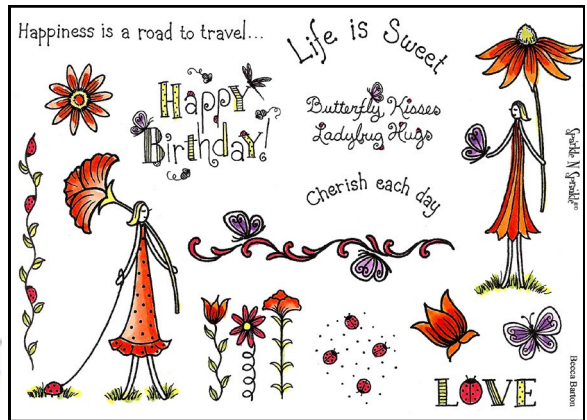

PEOPLE - GARDEN GIRLS

STAMP SET 392 - DANI'S GARDEN UMBRELLA - 00-392P4
(actual size approx 5 x 7)